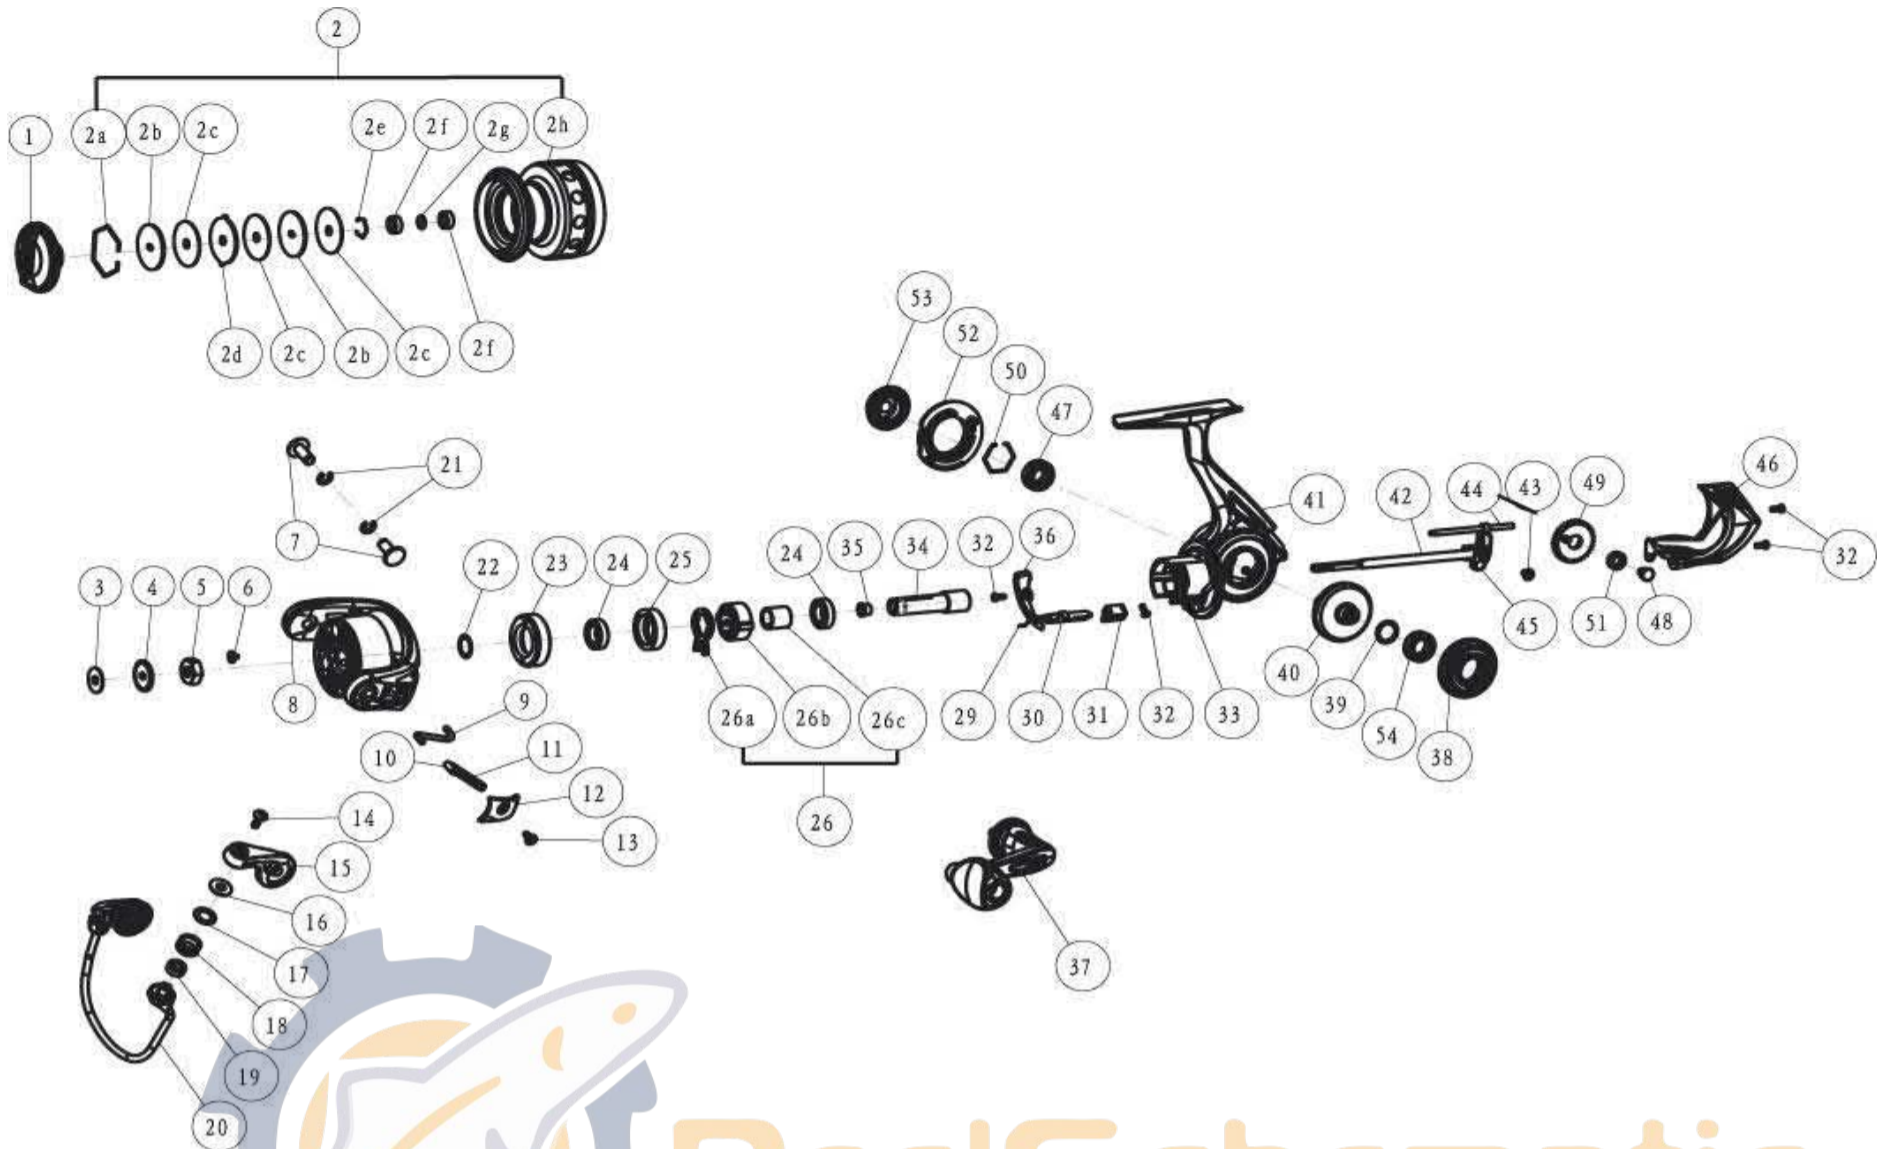

QUANTUM

TH10

Quantum THROTTLE - TH10 Part List

Key No.	Description	Part No. TH10	Qty	Key No.	Description	Part No. TH10	Qty
1	Drag Knob Assembly	AAA332-01	1	25	Clutch Bearing Adapter	SAD190-01	1
2	Spool Assembly	SAD321-01	1	26	One way clutch kit include		1
2a	Retainer Ring	SAD038-01	1	26a	One Way Clutch lever	BAA064-02	1
2b	Drag Washer "D"	SAD080-01	1	26b	One Way Clutch	BAA063-01	1
2c	Drag Washer "B"	SAD035-01	1	26c	Sleeve	SAD139-01	1
2d	Drag Washer "A"	N/A	1	29	Stopper Cam spring	SAD089-01	1
2e	Retainer Ring	AA105-01	1	30	Stopper Cam	SAD090-01	1
2f	Spool Ball Bearing	YAD158-01	2	31	Stopper Lever	BAA059-01	1
2g	Spool Bushing	SAD076-01	1	32	Stopper Lever Screw	BAA135-01	4
2h	Spool	SAD021-01	1	33	Clutch spring	BAA216-01	1
3	Spool Adjust Washer	SAD039-01	2	34	Pinion Gear	SAD011-01	1
4	Clicker Gear	SAD037-01	1	35	Pinion Bushing	AA014-01	1
5	Rotor Nut	SAD006-01	1	36	Trip Ramp	SAD119-01	1
6	Rotor Nut Lock Screw	BAA094-01	1	37	Handle Assembly	SAD318-01	1
7	Arm Lever Screw	SAD042-01	2	38	Body Side Ring	SAD142-01	1
8	Rotor	SAD009-01	1	39	Drive Gear Adjust Washer	TAD105-01	1
9	Kick Lever	SAD019-01	1	40	Drive Gear Assembly	SAD012-01	1
10	Bail Actuator	SAD031-01	1	41	Body	SAD001-01	1
11	Bail Spring	SAD022-01	1	42	Main Shaft	SAD015-01	1
12	Arm Lever Cover	SAD087-01	1	43	Main Shaft Screw	AA100-01	1
13	Arm Lever Cover Screw	TAD077-01	1	44	O/S Guide Pin	SAD093-01	1
14	Line Roller Screw	BAA108-01	1	45	O/S Slider	SAD025-01	1
15	Arm Lever	SAD007-01	1	46	Body Rear Cap	SAD140-01	1
16	Line Roller Collar	CAA102-01	1	47	Body Ball Bearing	TW058-01	1
17	Line Roller Washer	BAA102-01	1	48	O/S Gear Pin	SAD062-01	1
18	Line Roller	BAA004-01	1	49	O/S Gear	SAD053-01	1
19	Line Roller Ball Bearing	GH202-01	1	50	Retainer Ring	TAD038-01	1
20	Bailwire Assembly	SAD347-01	1	51	O/S Gear Bearing	YAD158-01	1
21	"E" clip	AA034-01	2	52	Body Trim Ring	SAD145-01	1
22	Rotor Adjust Washer	AAA110-01	1	53	Handle Cap	TAD054-01	1
23	Clutch Bearing Cap	SAD040-01	1	54	Body Ball Bearing	AAA028-01	1
24	Pinion Ball Bearing	AAA028-01	2				